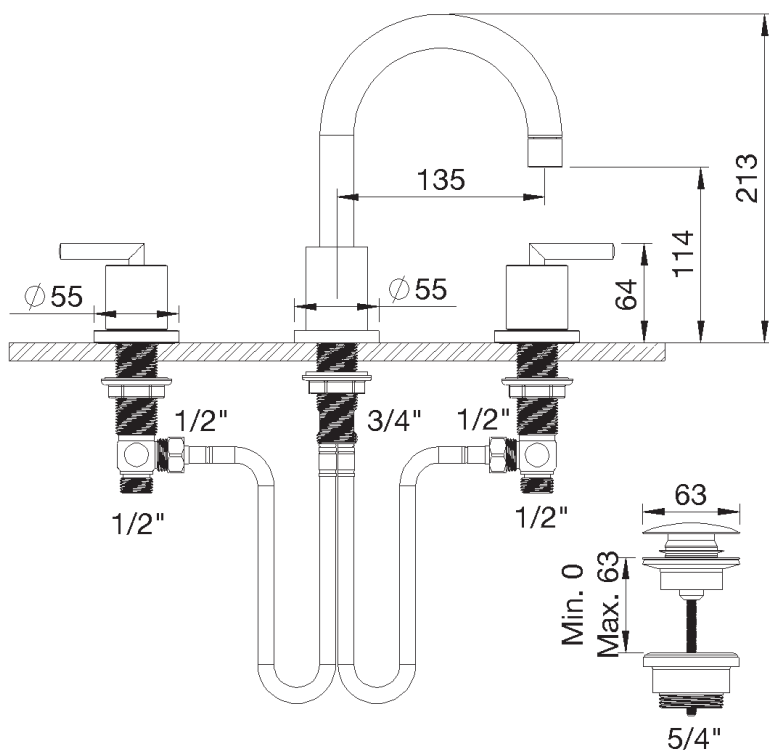

| PRODUCT TECHNICAL SHEET | | | |
|-------------------------|-----|--------|------------|
| Collection : | FUN | Ref. : | 4031.--.45 |

Batterie de lavabo 3 trous, avec vidage poussoir, bec 135 mm
 3-gats wastafelmengkraan, met push-up lediging, uitloop 135 mm
 3-hole washbasing mixer, with push-up waste, spout 135 mm

Picture

Product details

Weight : 3,5 kg
 Flow at 3 bar : Restricted 5 l/min
 Internal mechanism : Ceramic valve 1/4 turn

Technical drawing

RB.V0