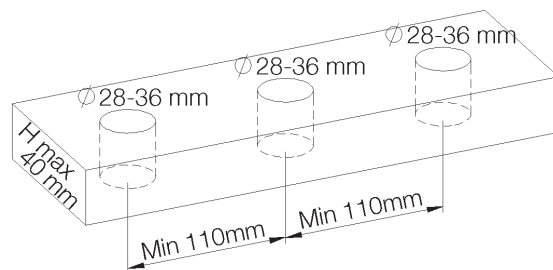

| PRODUCT TECHNICAL SHEET | | | |
|-------------------------|-----|--------|------------|
| Collection : | FUN | Ref. : | 4031.--.45 |

Batterie de lavabo 3 trous, avec vidage poussoir, bec 135 mm
 3-gats wastafelmengkraan, met push-up lediging, uitloop 135 mm
 3-hole washbasing mixer, with push-up waste, spout 135 mm

Picture

Product details

Weight : 3,5 kg
 Flow at 3 bar : Restricted 5 l/min
 Internal mechanism : Ceramic valve 1/4 turn

Technical drawing

RB.V0